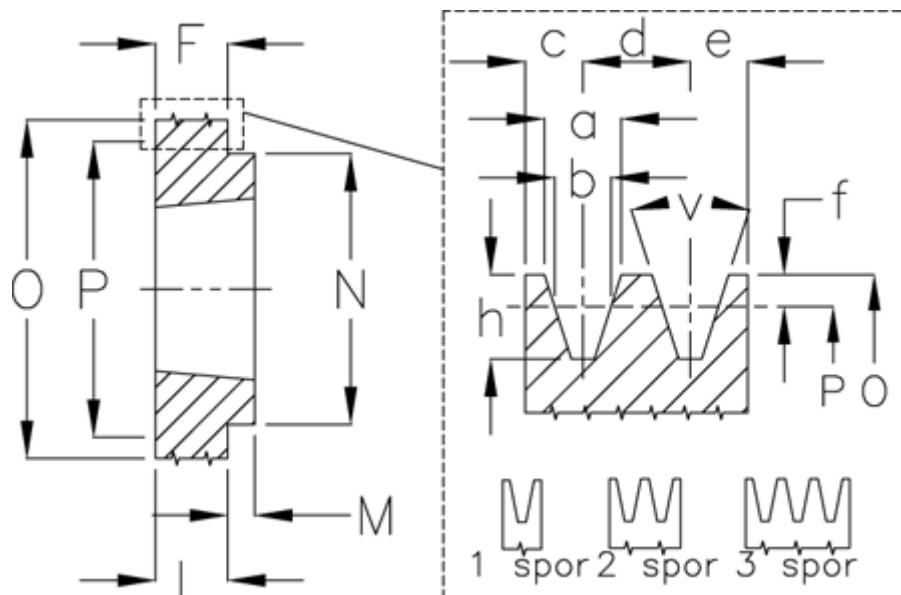

Article number: 604110017001

Description: V-belt pulley SPA 170/1 TL1610

## Measures

a	= 12.7	For bush	= 1610	P	= 170
b	= 11.0	h	= 13.8	Type	= SPA
Bush $\zeta$ max	= 42	J	= -	v	= 38 grader
c	= 10.0	L	= 25		
d	= 15.0	m	= 5		
e	= 10.0	N	= 92		
f	= 2.8	Number of ribs	= 1		
F	= 20	O	= 175.5		